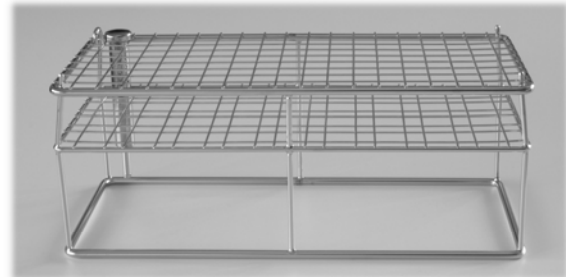

Basket for Kilian 20/28 Lower Punches

Basket for Kilian 20/28 Punches

Item no.	Description
142'904'036	Basket for Kilian 20/28 Upper Punches, space for 36 Punches in 4 rows, stackable Dimension: 430 x 200 mm, height 123 mm - Material st. st. grade 316, electro polished
142'004'036	Basket for Kilian 20/28 Lower Punches, space for 36 Punches in 4 rows, stackable Dimension: 430 x 200 mm, height 178 mm - Material st. st. grade 316, electro polished