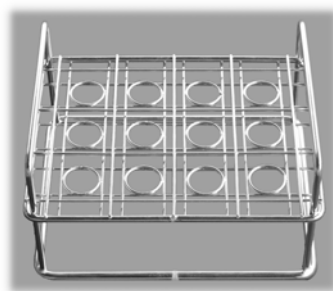

**Basket for Dies up to Ø 26 mm or Euronorm BB and BBB**

242'206'072	Basket for Euronorm BB or BBB type Dies, space for 72 Dies in 6 rows, stackable Dimension: 430 x 200 mm, height 123 mm - Material st. st. grade 316, electro polished
-------------	--------------------------------------------------------------------------------------------------------------------------------------------------------------------------

**Basket for Dies up to Ø 42 mm or Euronorm D**

<b>Item no.</b>	<b>Description</b>
242'404'036	Basket for Euronorm D type Dies, space for 36 Dies in 4 rows, stackable Dimension: 430 x 200 mm, height 123 mm - Material st. st. grade 316, electro polished

**60.3 Basket for Die segments**

*Basket for Fette 2090 Die segments*

<b>Item no.</b>	<b>Description</b>
MF 1200	Basket with wheels for Miele Disinfector for 3 Fette Die segments type 1200 Dimension: 535 x 515 mm - Material st. st. grade 316, electro polished, wheels POM white
MF 2000	Basket with wheels for Miele Disinfector for 3 Fette Die segments type 2090 Dimension: 535 x 515 mm - Material st. st. grade 316, electro polished, wheels POM white
MF 3000	Basket with wheels for Miele Disinfector for 3 Fette Die segments type 3090 Dimension: 535 x 515 mm - Material st. st. grade 316, electro polished, wheels POM white
MF 4000	Basket with wheels for Miele Disinfector for 3 Fette Die segments type 4090 Dimension: 535 x 515 mm - Material st. st. grade 316, electro polished, wheels POM white

**60.4 Combi Basket for Punch tips and Dies**

<b>Item no.</b>	<b>Description</b>
321'403'012	Basket for Euronorm D-type Punch tips or D-type Dies. Space for 12 Punch tips in 3 rows or 12 Dies in 3 rows resp. 8 Punch tips and 4 Dies Dimension: 200 x 160 mm, height 115 mm - Material st. st. grade 304, electro polished