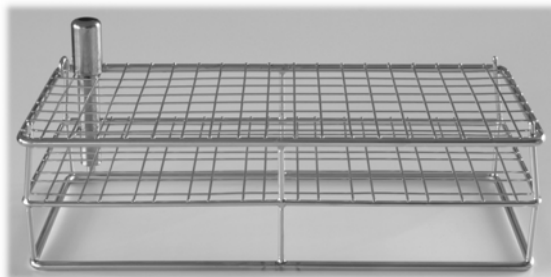

**60.1 Baskets for solid Punches - for cleaning equipments**

*Basket for Euronorm B type Punches*

**Basket for Euronorm B type Punches**

<b>Item no.</b>	<b>Description</b>
142'105'055	Basket for Euronorm B type Punch, space for 55 Punches in 5 rows, stackable Dimension: 430 x 200 mm, height 150 mm - Material st. st. grade 316, electro polished

**Basket for Euronorm D / EU1"-441 type Punches**

<b>Item no.</b>	<b>Description</b>
142'404'036	Basket for Euronorm D / EU1"-441 type Punches, space for 36 Punches in 4 rows, stackable Dimension: 430 x 200 mm, height 150 mm - Material st. st. grade 316, electro polished

**Basket for Korsch PH type Punches (Ø 25 mm, length up to 215 mm)**

<b>Item no.</b>	<b>Description</b>
142'604'036	Basket for Korsch PH type Punches, space for 36 Punches in 4 rows, stackable Dimension: 430 x 200 mm, height 240 mm - Material st. st. grade 316, electro polished

**Basket for EU28-441 type Punches**

<b>Item no.</b>	<b>Description</b>
142'704'036	Basket for EU28-441 type Punches, space for 36 Punches in 4 rows, stackable Dimension: 430 x 200 mm, height 150 mm - Material st. st. grade 316, electro polished