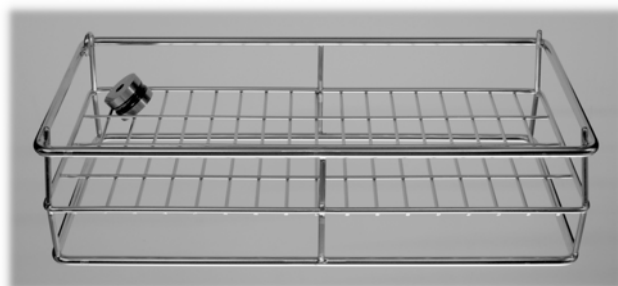

*Basket for Kilian 20/28 Upper Punches*

*Basket for Kilian 20/28 Lower Punches*

**Basket for Kilian 20/28 Punches**

<b>Item no.</b>	<b>Description</b>
142'904'036	Basket for Kilian 20/28 Upper Punches, space for 36 Punches in 4 rows, stackable Dimension: 430 x 200 mm, height 123 mm - Material st. st. grade 316, electro polished
142'004'036	Basket for Kilian 20/28 Lower Punches, space for 36 Punches in 4 rows, stackable Dimension: 430 x 200 mm, height 178 mm - Material st. st. grade 316, electro polished

**60.1 Baskets for solid Punches - for cleaning equipments**

*Basket for Fette P2 type Punches*

**Basket for Fette P2 type Punches**

<b>Item no.</b>	<b>Description</b>
111'503'024	Basket for Fette P2 type Punches with handles, space for 24 Punches in 3 rows. Dimension: 430 x 200 mm, height 200 mm - Material st. st. grade 304, electro polished

**60.2 Baskets for Dies - for cleaning equipments**

*Basket for Euronorm D type Dies*

**Basket for Dies up to Ø 32 mm or Euronorm B**

<b>Item no.</b>	<b>Description</b>
242'105'055	Basket for Euronorm B type Dies, space for 55 Dies in 5 rows, stackable Dimension: 430 x 200 mm, height 123 mm - Material st. st. grade 316, electro polished

**Basket for Dies up to Ø 26 mm or Euronorm BB and BBB**

242'206'072	Basket for Euronorm BB or BBB type Dies, space for 72 Dies in 6 rows, stackable Dimension: 430 x 200 mm, height 123 mm - Material st. st. grade 316, electro polished
-------------	--------------------------------------------------------------------------------------------------------------------------------------------------------------------------