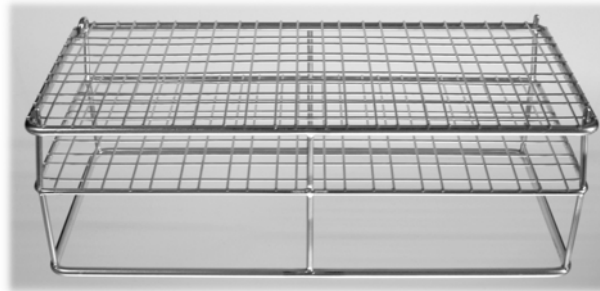

**60.1 Baskets for solid Punches - for cleaning equipments**

*Basket for Euronorm B type Punches*

**Basket for Euronorm B type Punches**

<b>Item no.</b>	<b>Description</b>
142'105'055	Basket for Euronorm B type Punch, space for 55 Punches in 5 rows, stackable Dimension: 430 x 200 mm, height 150 mm - Material st. st. grade 316, electro polished

**Basket for Euronorm D / EU1"-441 type Punches**

<b>Item no.</b>	<b>Description</b>
142'404'036	Basket for Euronorm D / EU1"-441 type Punches, space for 36 Punches in 4 rows, stackable Dimension: 430 x 200 mm, height 150 mm - Material st. st. grade 316, electro polished

**Basket for Korsch PH type Punches (Ø 25 mm, length up to 215 mm)**

<b>Item no.</b>	<b>Description</b>
142'604'036	Basket for Korsch PH type Punches, space for 36 Punches in 4 rows, stackable Dimension: 430 x 200 mm, height 240 mm - Material st. st. grade 316, electro polished

**Basket for EU28-441 type Punches**

<b>Item no.</b>	<b>Description</b>
142'704'036	Basket for EU28-441 type Punches, space for 36 Punches in 4 rows, stackable Dimension: 430 x 200 mm, height 150 mm - Material st. st. grade 316, electro polished