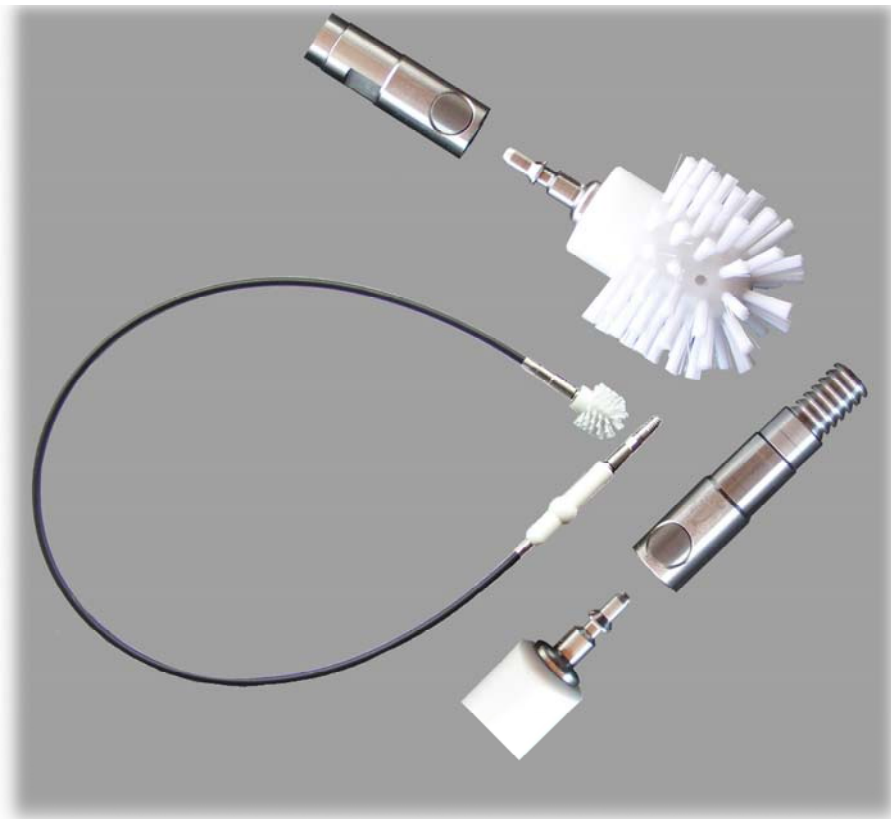

20.10 and internal M 8 thread - flexible cleaning rod with water channel

Specifications Flexible shaft black with external M 8 thread st. st. grade 304 and handle with quick lock
Tube brush and brush heads with internal M 8 thread st. st. grade 304 and water channel \varnothing 2 mm

Item no. **Description**

E-09249 Tube brush \varnothing 17 x 90 mm Twisted wire st. st. grade 304 Bristles: PA 6/12 white, \varnothing 0.20 mm

E-09248 Brush head \varnothing 27 x 54 mm Body POM white, \varnothing 17 mm Bristles: PA 6/12 white, \varnothing 0.10 mm

E-09247 Brush head \varnothing 50 x 62 mm Body POM white, \varnothing 17 mm Bristles: PA 6/12 white, \varnothing 0.20 mm

E-08518 Flexible shaft \varnothing 10 x 1,000 mm with water channel 3 mm, brush coupling with external M 8 thread st. st. grade 304, plastic handle and quick lock complete for connection to the mains water supply

20.11 and quick lock - flexible cleaning rod with water channel and quick lock

Specifications Black flexible shaft with handle and quick lock for connection to the mains water supply.
Brush heads with quick lock and water channel